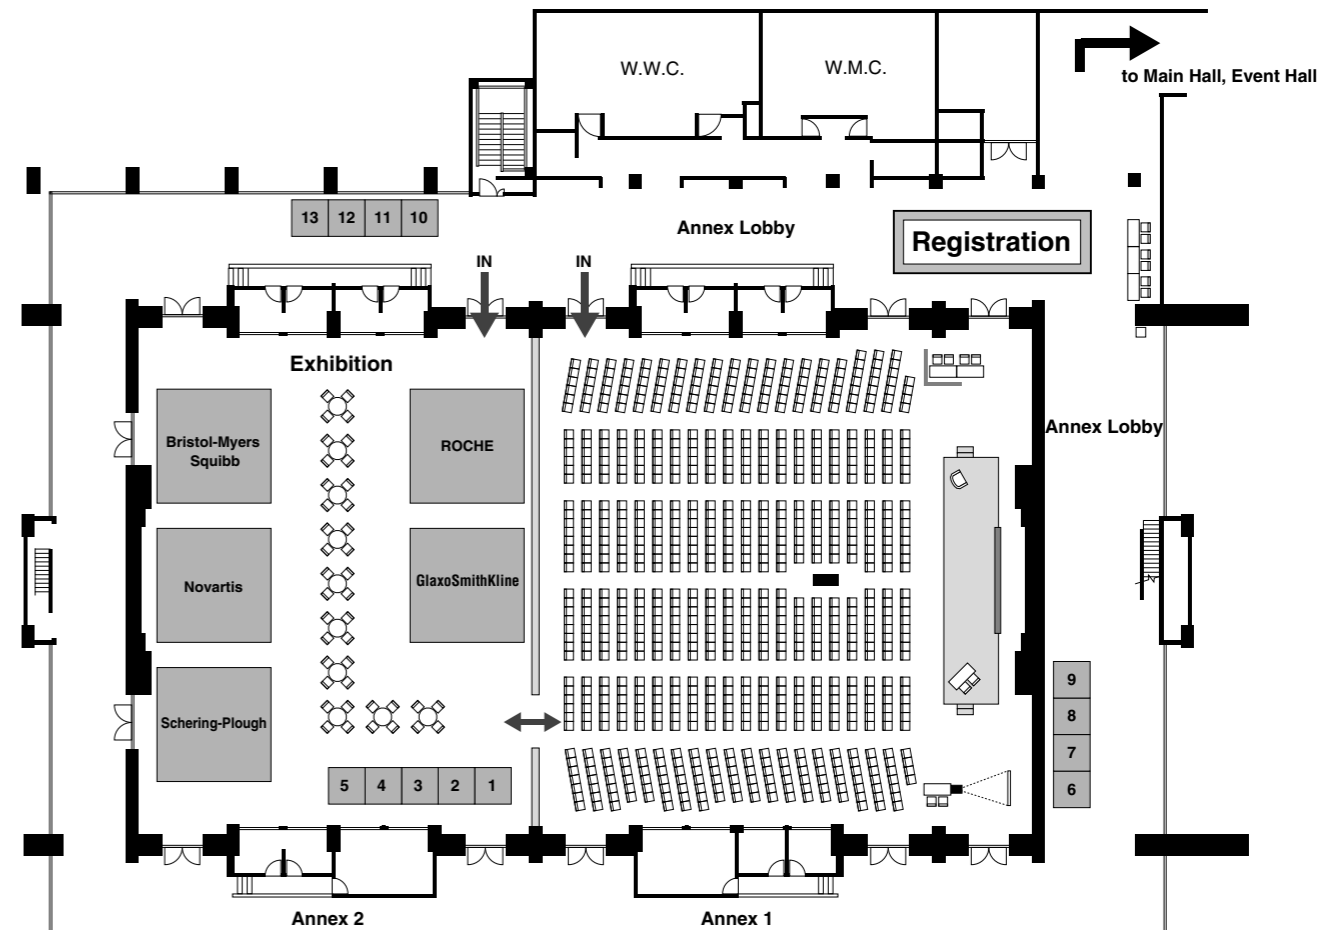

Venue: Kyoto International Conference Center

Annex Hall

Booth No.	
1	Century Medical, Inc.
2	Dainippon Sumitomo Pharma
3	Minophagen Pharmaceutical
4	Abbott Molecular
5	SciClone Pharmaceuticals, Inc.
6	ECHOSENS
7	Hitachi Medical Corporation
8	BioPredictive
9	Evivar Medical Pty Ltd
10	Toshiba Medical Systems
11	APASL 2008
12	SILS 2007
13	Blackwell Publishing

Exhibition Open Hours

March 27th (Tue), 2007 12:00~20:00
 March 28th (Wed), 2007 09:00~20:00
 March 29th (Thu), 2007 09:00~19:00
 March 30th (Fri), 2007 09:00~16:00

5F

6F