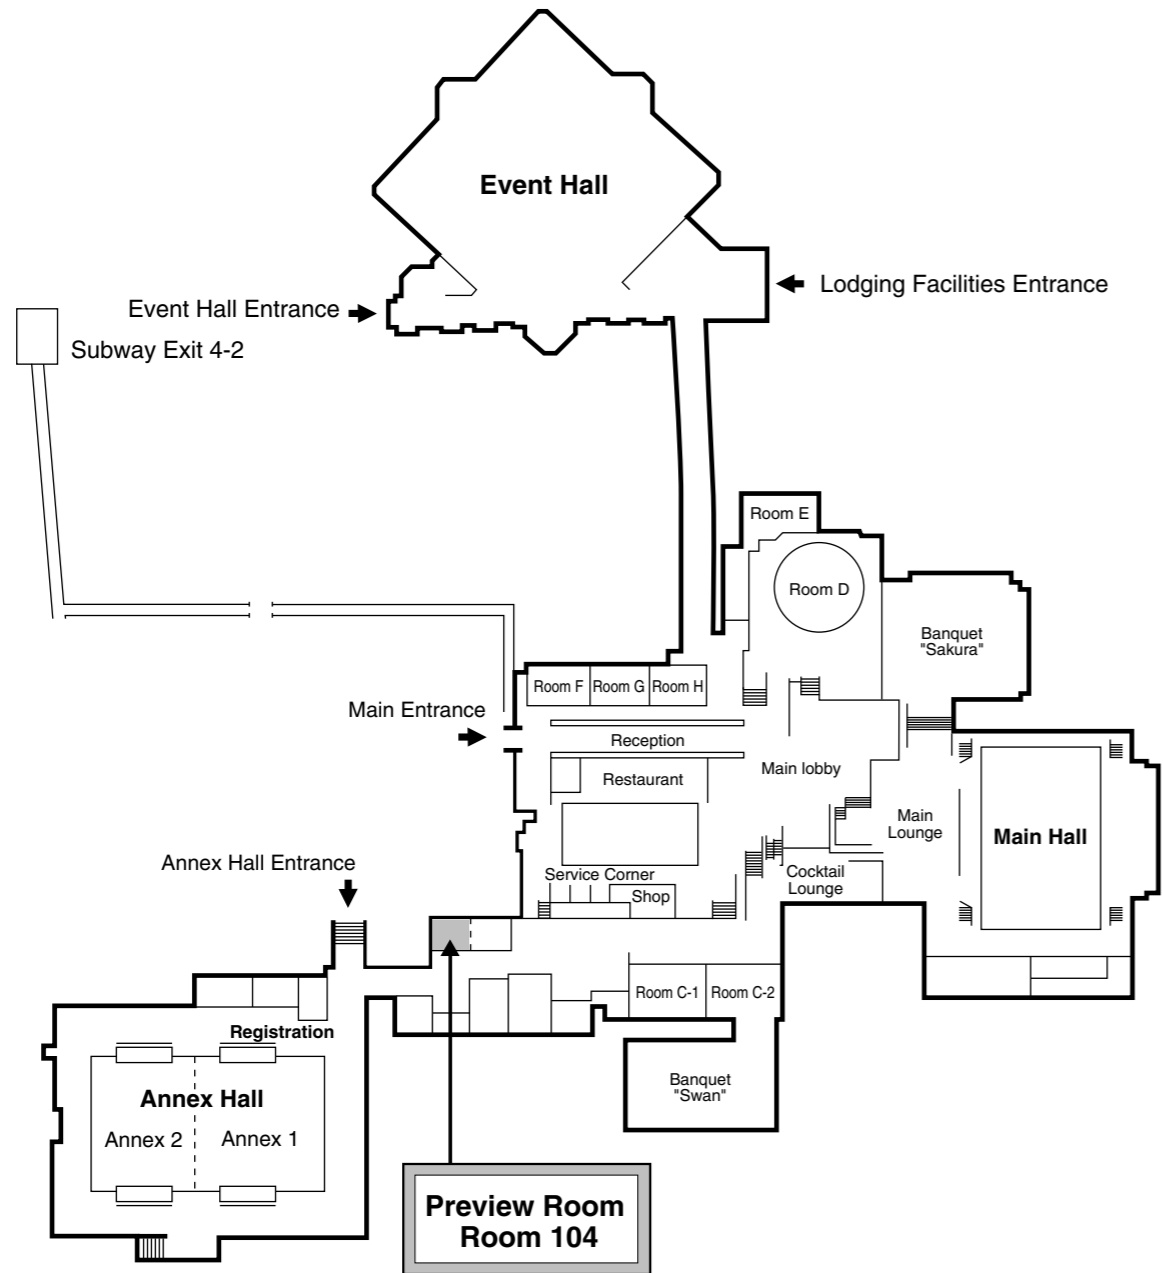

Venue: Kyoto International Conference Center

Annex Hall

Booth No.	
1	Century Medical, Inc.
2	Dainippon Sumitomo Pharma
3	Minophagen Pharmaceutical
4	Abbott Molecular
5	SciClone Pharmaceuticals, Inc.
6	ECHOSENS
7	Hitachi Medical Corporation
8	BioPredictive
9	Evivar Medical Pty Ltd
10	Toshiba Medical Systems
11	APASL 2008
12	SILS 2007
13	Blackwell Publishing

Exhibition Open Hours

March 27th (Tue), 2007 12:00~20:00
 March 28th (Wed), 2007 09:00~20:00
 March 29th (Thu), 2007 09:00~19:00
 March 30th (Fri), 2007 09:00~16:00

5F

6F